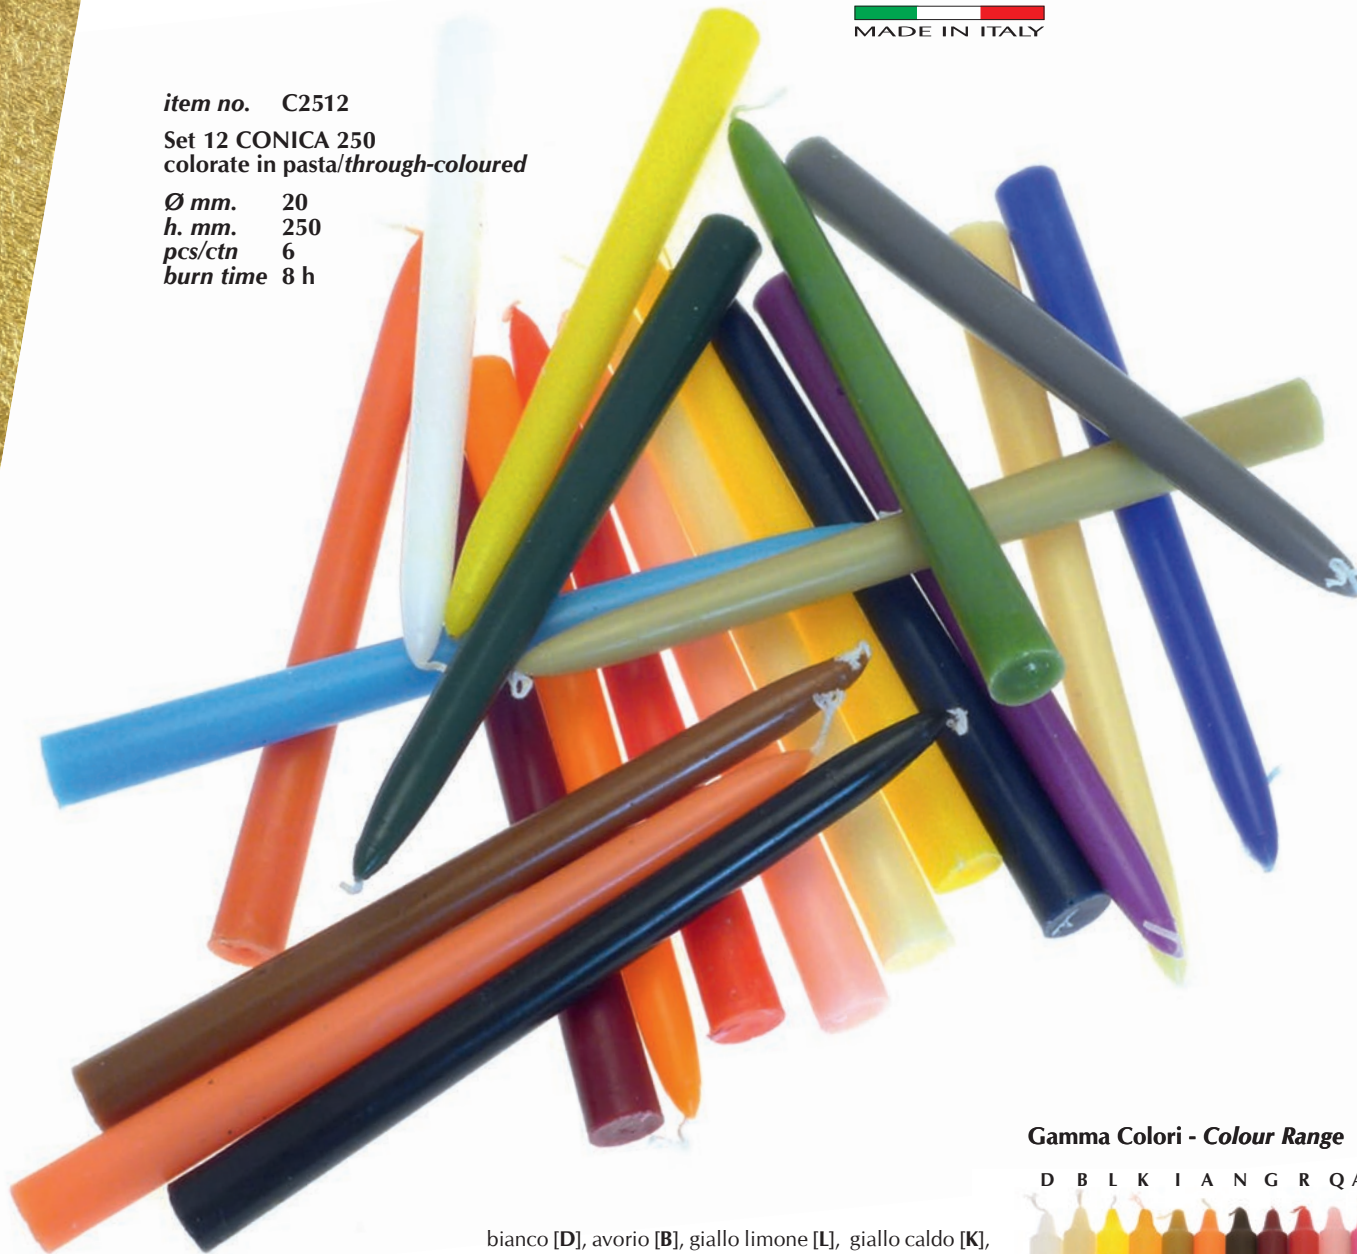

CANDELE DA CANDELIERE
DINNER CANDLES

item no. C2512

Set 12 CONICA 250
colorate in pasta/through-coloured

Ø mm. 20
h. mm. 250
pcs/ctn 6
burn time 8 h

Gamma Colori - Colour Range

D B L K I A N G R Q AN X E H T V M O