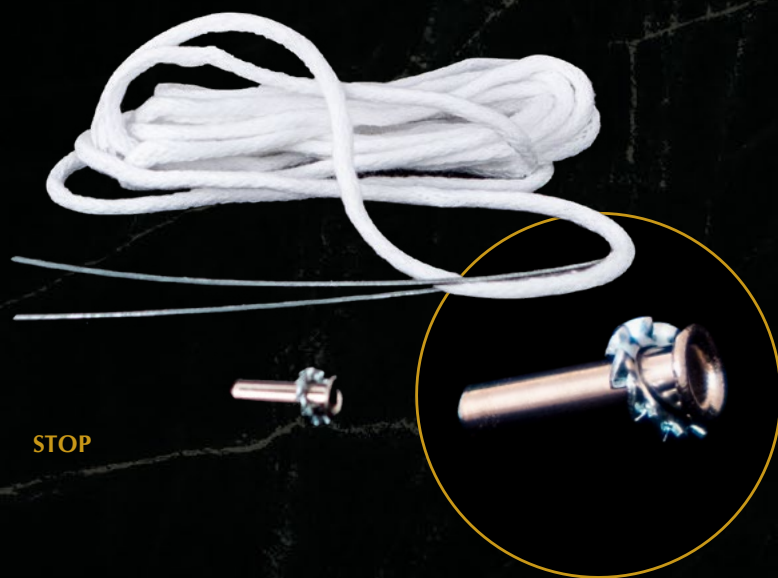

CAR40

CAR50

CAR60

CAR80

**OLIO PER LAMPADE E ACCESSORI**  
**LAMP OIL AND ACCESSORIES**

OIL1FL

*item no.* **STOP**  
Ricambio lucignolo  
set completo  
*pcs/ctn* 6

*item no.* **OIL1FL**  
Farmlight olio inodore  
per lampade bianco 1 lt  
*pcs/ctn* 12