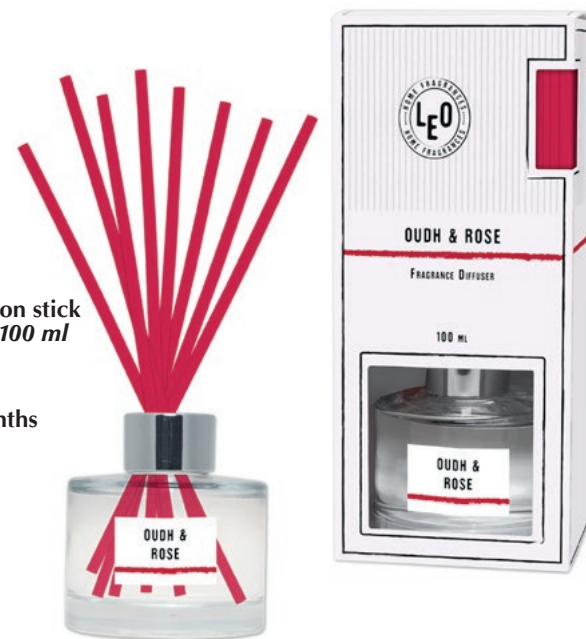

NO ALCOOL

item no. LEOD400  
Diffusore Leo 400 ml con stick  
pcs/ctn 6  
lasts for up to 5 months  
EAN •

Gamma Fragranze per tutti i formati  
Fragrance Range for alls pack size

Espositori assortiti - assorted SRPs

Mix A: Ylang Ylang, Neroli & petitgrain, Iris & Tiarè  
Mix B: Lime & Patchouli, Oudh & Rose, Cedro Nobile

LEO PROFUMI PER AMBIENTE  
LEO HOME FRAGRANCES

NO ALCOOL

*item no.* LEOD50

Diffusore Leo 50 ml con stick  
*Leo fragrance diffuser 50 ml  
with sticks*

*pcs/ctn* 12  
*lasts for* up to 1 month  
*EAN* •

*item no.* LEOD100

Diffusore Leo 100 ml con stick  
*Leo fragrance diffuser 100 ml  
with sticks*

*pcs/ctn* 9  
*lasts for* up to 2 months  
*EAN* •

*item no.* LEOD90