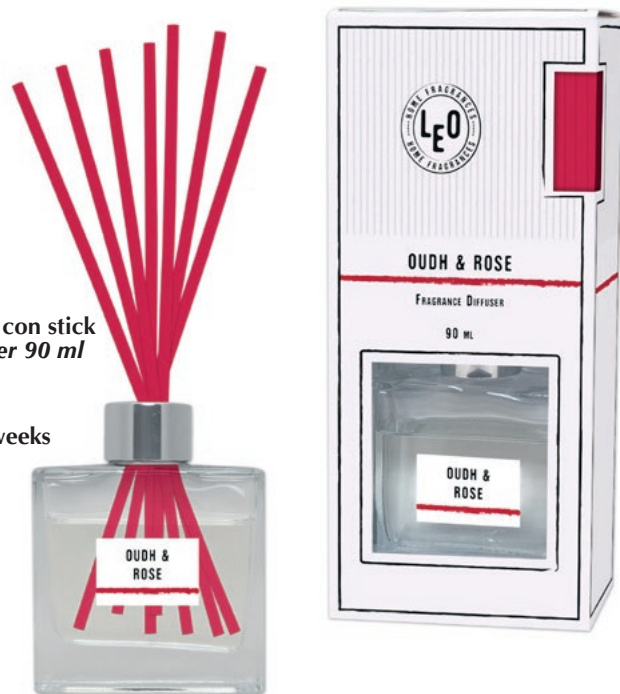

Mix A: Ylang Ylang, Neroli & petitgrain, Iris & Tiarè  
Mix B: Lime & Patchouli, Oudh & Rose, Cedro Nobile

LEO PROFUMI PER AMBIENTE  
LEO HOME FRAGRANCES

NO ALCOOL

*item no.* LEOD50

Diffusore Leo 50 ml con stick  
*Leo fragrance diffuser 50 ml  
with sticks*

*pcs/ctn* 12  
*lasts for* up to 1 month  
*EAN* •

*item no.* LEOD100

Diffusore Leo 100 ml con stick  
*Leo fragrance diffuser 100 ml  
with sticks*

*pcs/ctn* 9  
*lasts for* up to 2 months  
*EAN* •

*item no.* LEOD90

Diffusore Leo 90 ml con stick  
*Leo fragrance diffuser 90 ml  
with sticks*

*pcs/ctn* 12  
*lasts for* up to 6 weeks  
*EAN* •

*item no.* LEODSF

Diffusore Leo 100 ml con fiore  
*Leo fragrance diffuser 100 ml  
with flower*